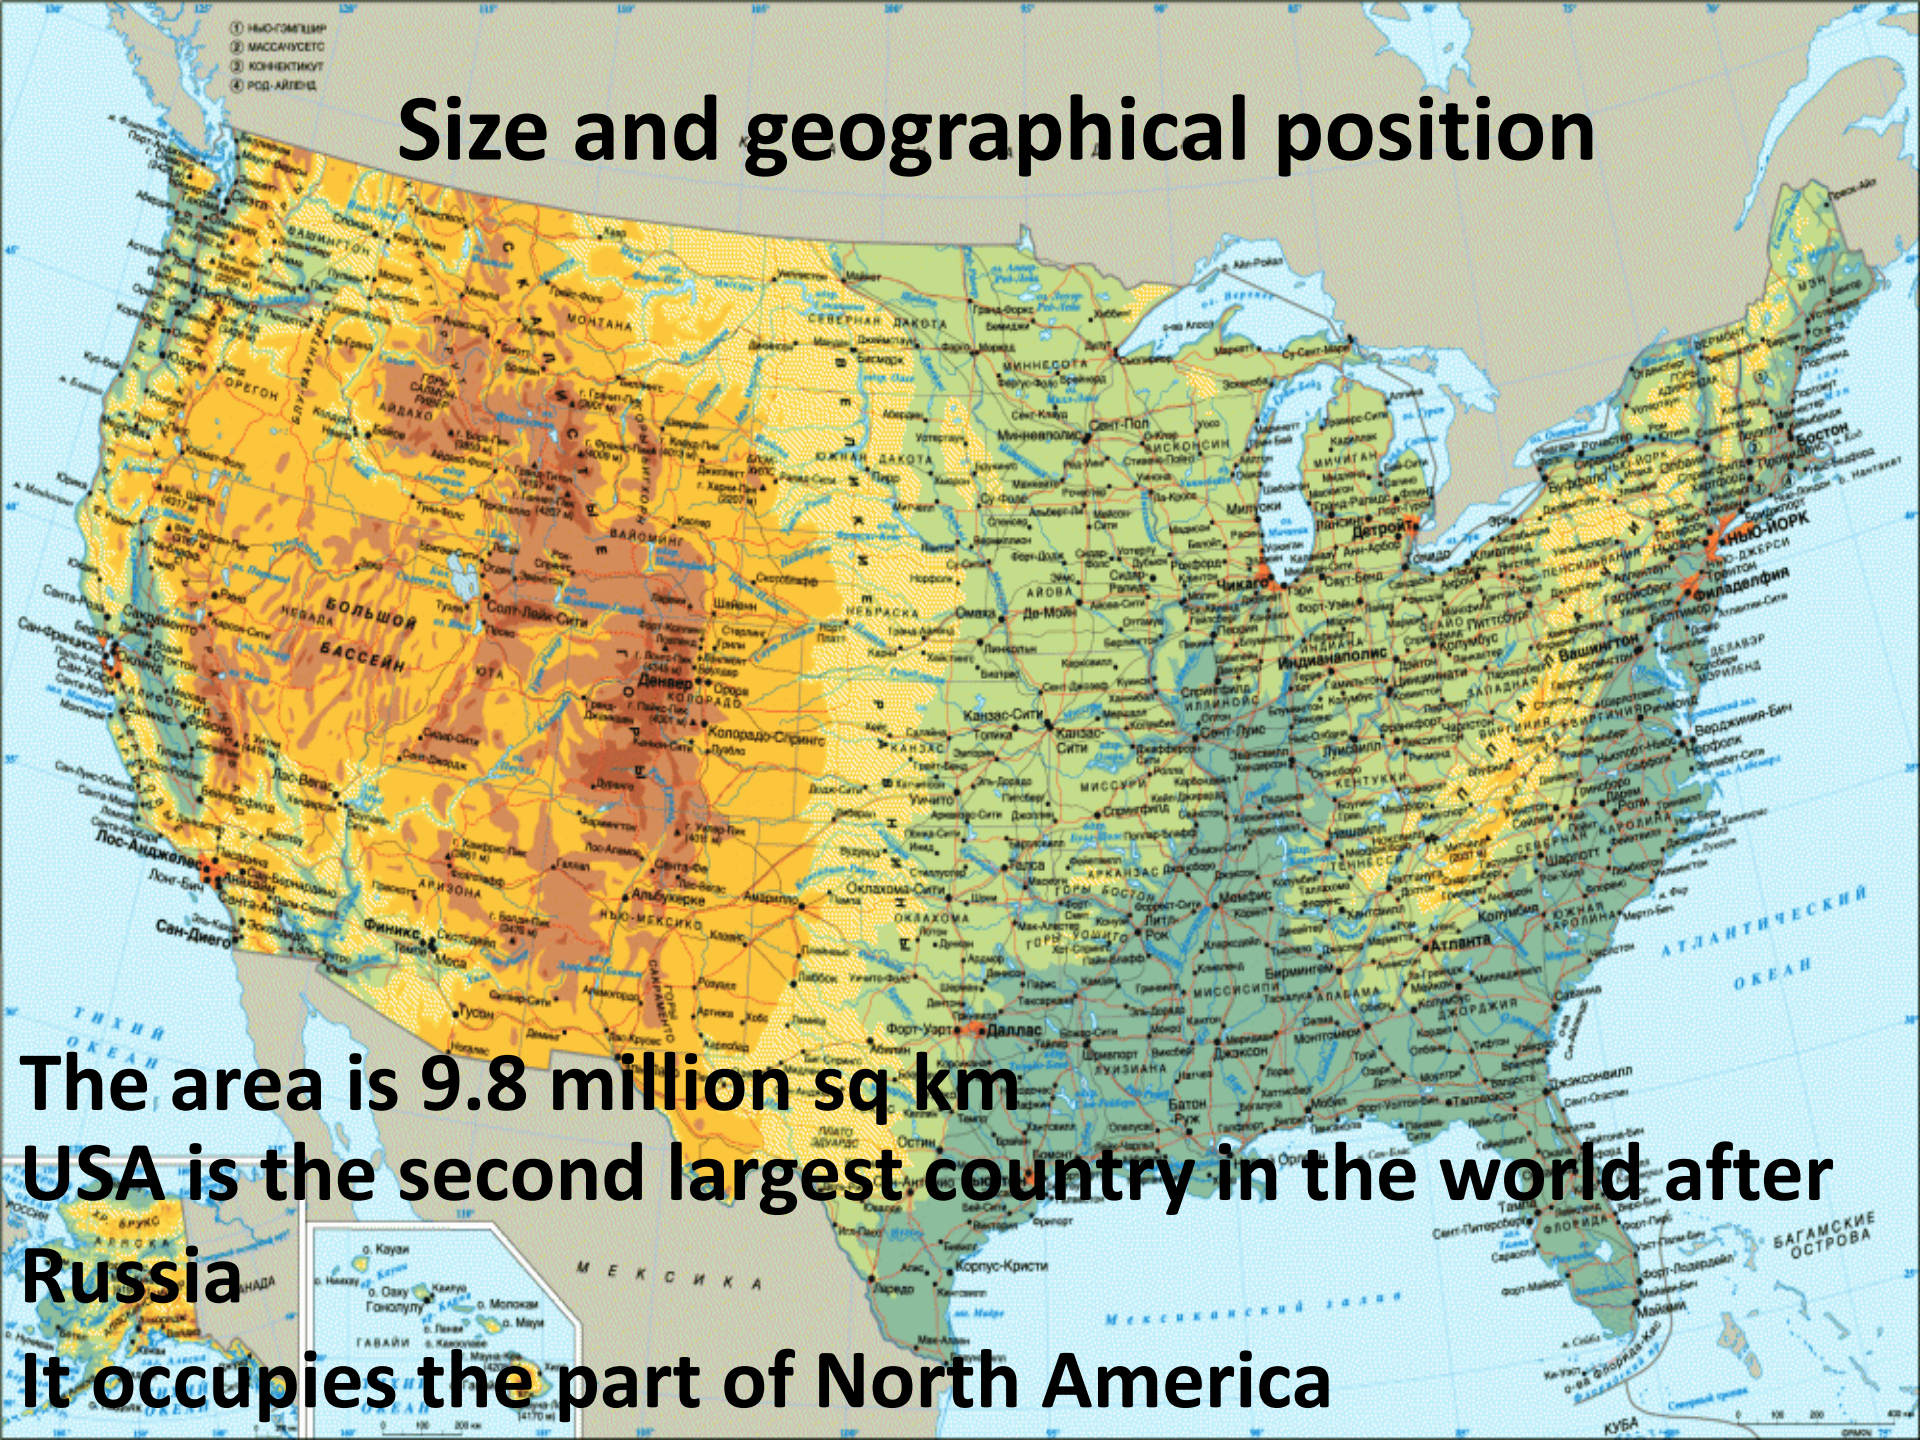

The background of the entire image is a vibrant display of fireworks exploding in the night sky. The colors are primarily red, orange, and yellow, with some blue and white streaks. In the foreground, the Statue of Liberty is depicted in a dark, almost black silhouette, with her crown and crown spikes highlighted in a bright blue-green glow. She is holding a torch in her right hand and a tablet in her left. The overall scene is celebratory and patriotic.

# Size and geographical position

The area is 9.8 million sq km  
USA is the second largest country in the world after  
Russia  
It occupies the part of North America

An aerial photograph of a wide, muddy river. A large cable-stayed bridge with two white towers and numerous cables spans across the river. A long barge is moving through the water in the lower right. The surrounding landscape is lush with green trees and fields. The word "River" is written in black text in the upper center of the image.

River

The Mississippi-Missouri is the longest river, 6.019 km

**Lake**

**Largest Lake Superior,  
83.270 square km**

**Mount**

**Highest Mount McKinley,  
in Alaska, 6.194 km**

**Population is 317.6 million**

**Most of the population are of European origin: from Britain and Ireland, From Germany, from Italy, From Scandinavia, From Poland there are also African Americans, Hispanics, Asian and Pacific Islanders**